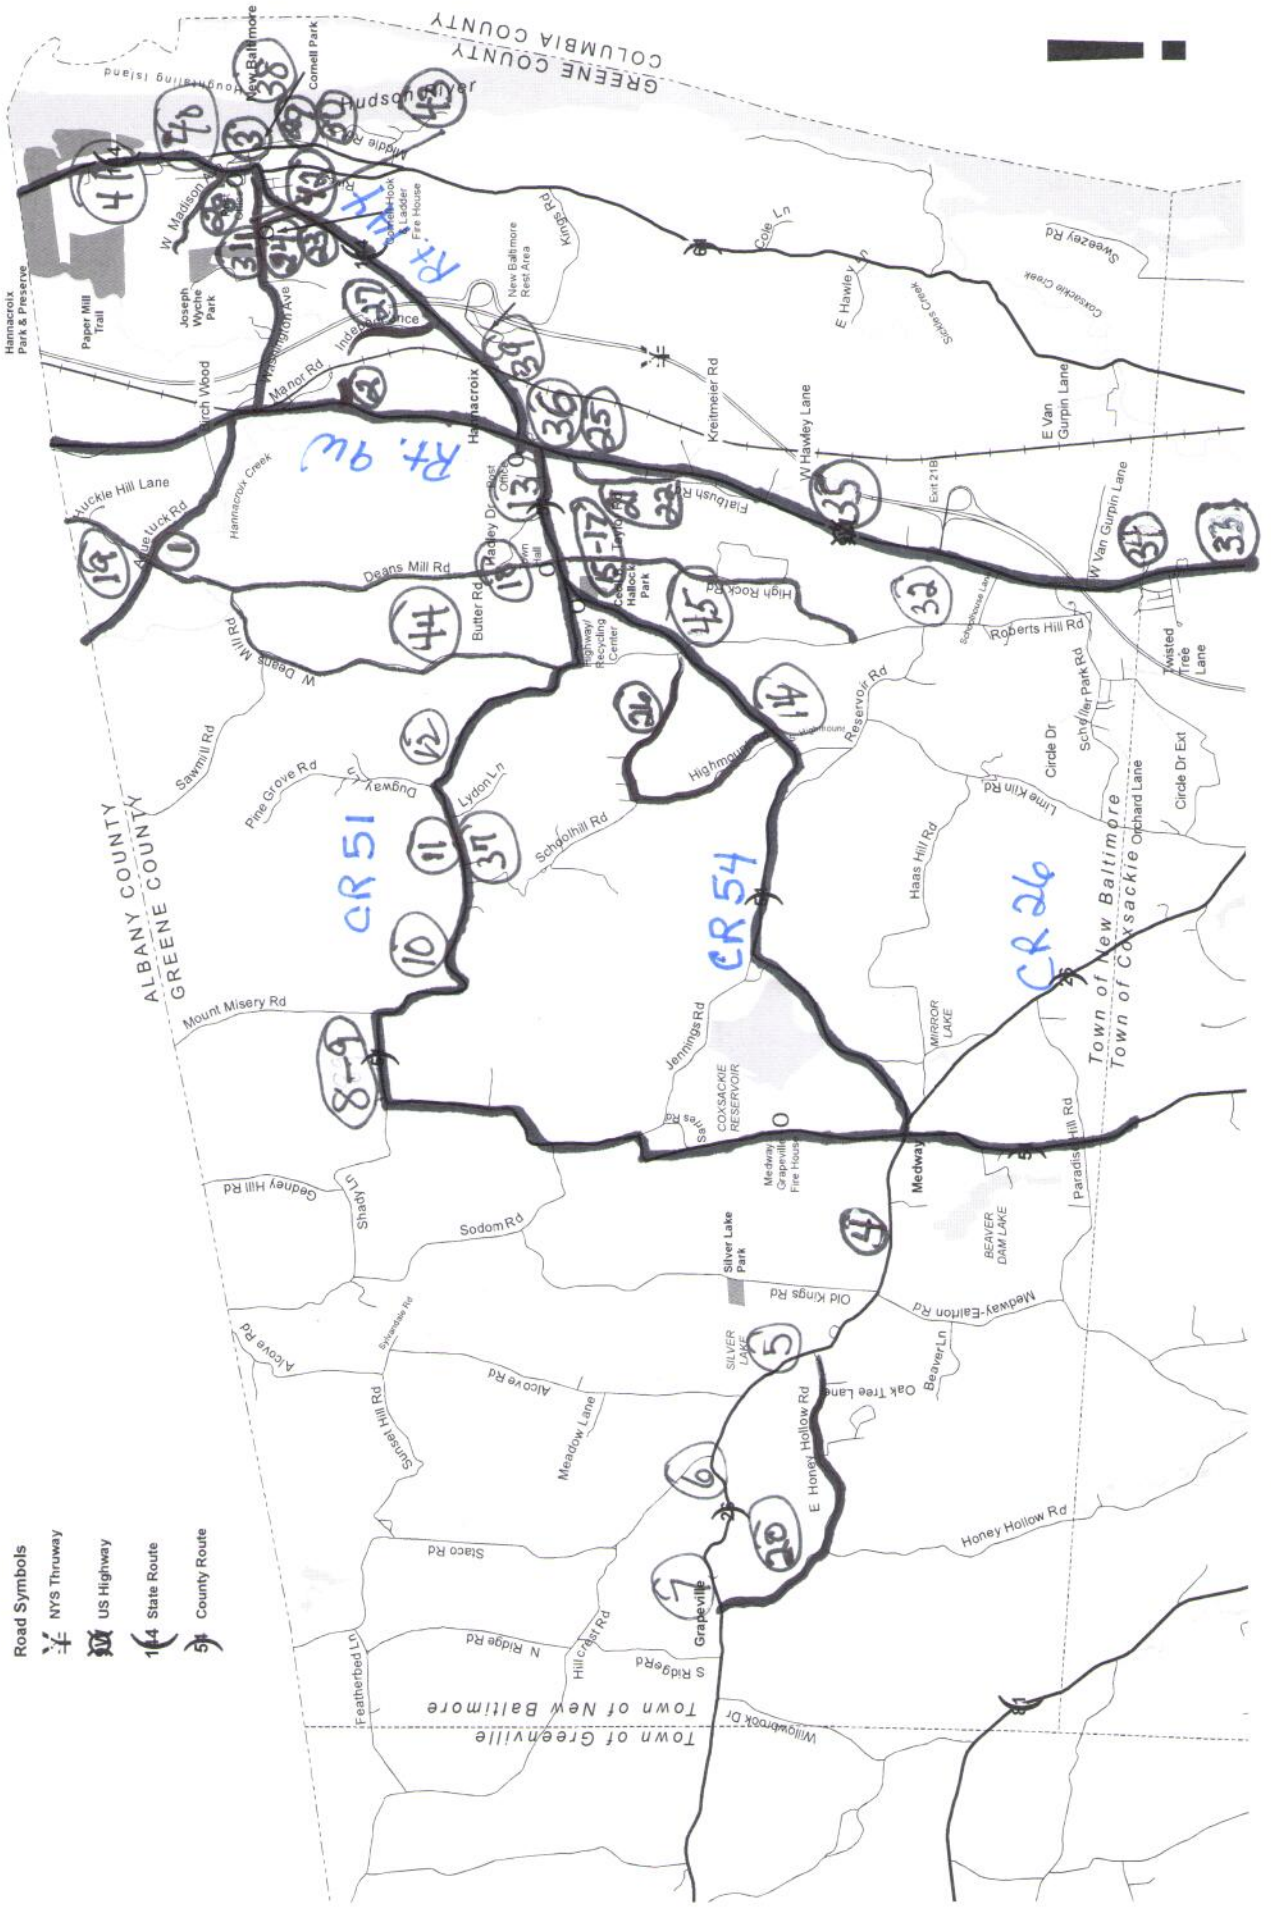

TOWN OF NEW BALTIMORE

County of Greene
 3809 County Rte. 51
 Hannacroix, N.Y. 12087

- Road Symbols**
- NYS Thruway
 - US Highway
 - State Route
 - County Route