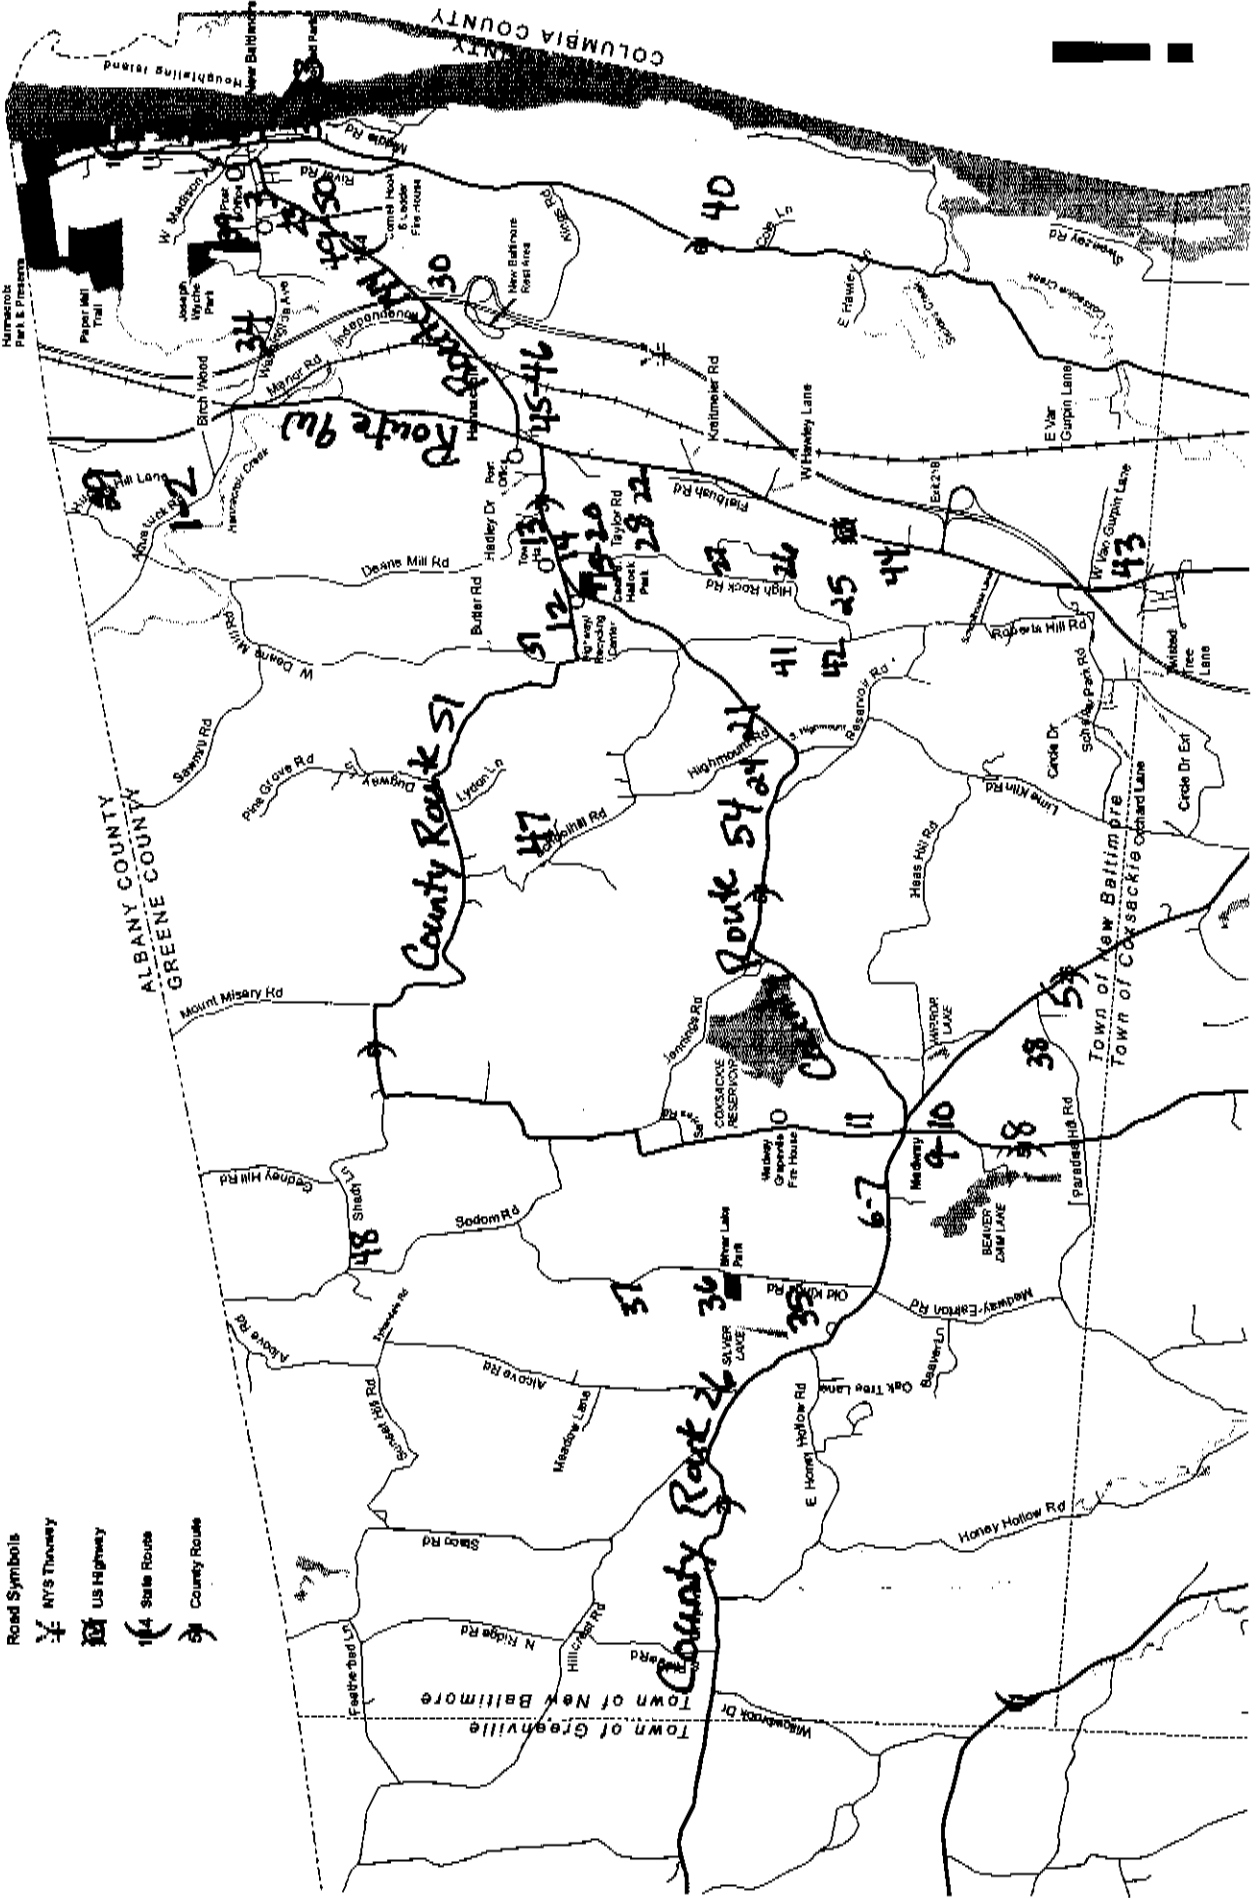

**CODES**

A=ANTIQUES

B=BOOKS

F=FURNITURE

H=HOUSEWARES

KCT=KIDSCLOTHING/TOYS

O=OTHER

SG=SPORTING GOODS

T=TOOLS

**Refreshments/Restrooms Available at:**

New Baltimore Reformed Church #4 Above, 52 Church Street

**Restrooms Available at Town Hall, 3809 County Route 51, 8 AM-12 Noon**

TOWN OF NEW BALTIMORE

County of Greene  
 3809 County Rte. 51  
 Hannacroix, N.Y. 12087

- Road Symbols
- NYS Thruway
  - US Highway
  - State Route
  - County Route